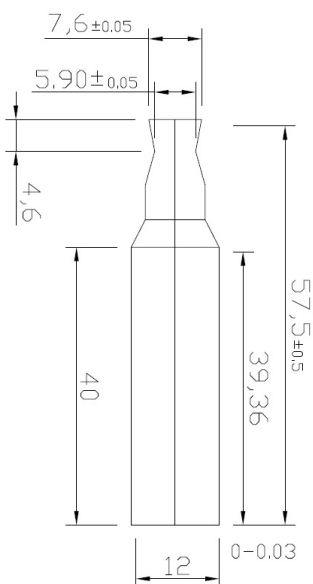

# PRODUCT SHEET

**Description:**

Router for Clip Connector "Dovetail"  $\varnothing 12 \times 7,6 \text{mm}$ , Turning Speed 8000 Soft Material, 16000 Hard Material

**Item number:**

11.05.841-1

Units	Box	Carton	HS Code	Barcode
Pcs.	1	40	8207709000	 5704866512473